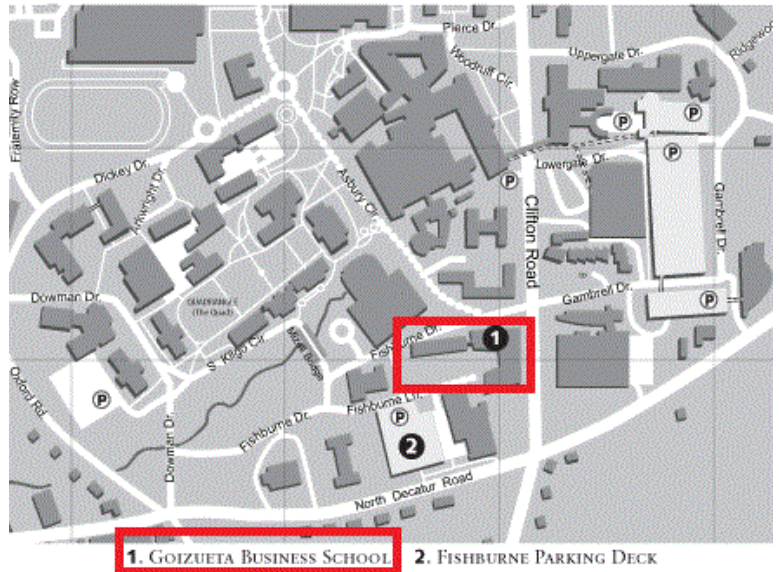

Goizueta Business School
Behavioral Research Lab
1300 Clifton Road
Room W505
Atlanta, Georgia 303022

Goizueta Business School is located on the Emory University Campus at the intersection of Clifton Road and Fishburne Drive.

The Fishburne Parking Deck offers paid visitor parking during business hours and free parking on weekdays after 5 p.m. and on weekends. Visitor parking is accessible via Fishburne Drive only, not N. Decatur Rd.

The easiest way to get to the Behavioral Lab is from the Fishburne drive entrance.

Once you walk through “the arch,” you will see stairs to your left and right. Take the stairs to the right—Highland Bakery will be on your right.

Continue past Highland Bakery to the first doors on your right into the Business School.

Take the elevator on the right to the 5th floor.

Take a right out of the elevator, than a right down the hallway.